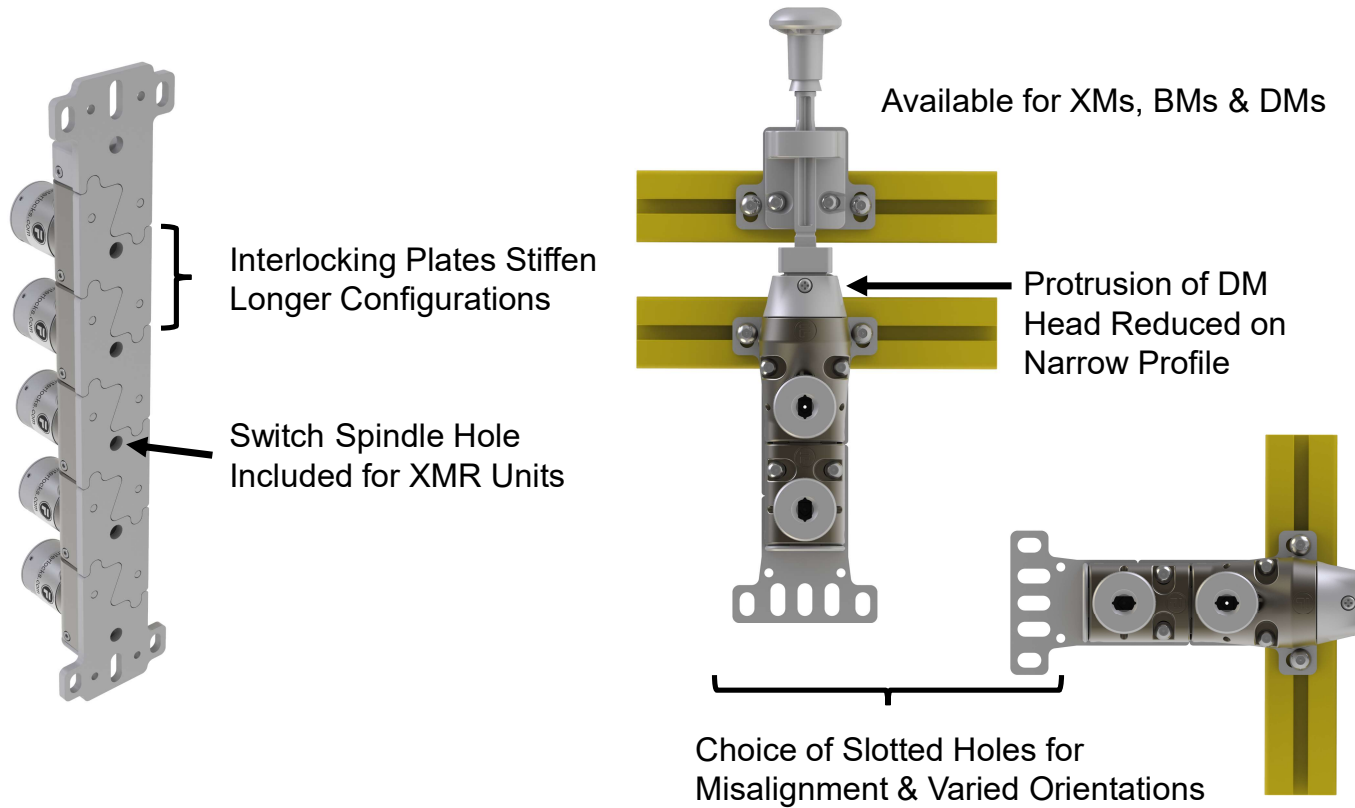

mGard Mounting Plates

Modularity In The mGard Range Can Lead To Many Fixings Points

To reduce installation down to 2 fixings, Fortress can offer a modular interlocked mGard mounting solution pre-fitted to the unit.

Most Installation Ease Benefit for Key Exchanges
With and Without Switching/Solenoid Locking